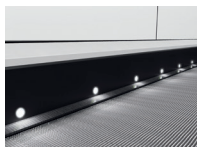

AUTOWALK ACCESSORIES

FOR KONE TRANSITMASTER™ 265 HORIZONTAL AUTOWALK

Access Cover

Aluminum with stainless steel surface

Aluminum with black painted stainless steel surface

Ribbed aluminum natural color

Ribbed aluminum with black grooves

Pallet Color

Natural aluminum

Silver painted aluminum

Black painted aluminum

Yellow painted demarcation on two sides of pallet

Comb

Aluminum comb segments with yellow coating

Balustrade

Glass balustrade

Decking

Brushed satin stainless steel

Frontplate

Stainless steel

Handrail

Black

LED LIGHTING

Continuous LED Handrail Lighting

White

Continuous LED Skirt Lighting

White

LED Skirt Spot Lighting

LED Comb Light

Skirt

Brushed satin stainless steel skirt with clear anti-friction coating