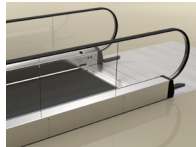

AUTOWALK ACCESSORIES

FOR KONE TRANSITMASTER™ 265 HORIZONTAL AUTOWALK

Access Cover

Aluminum with stainless steel surface

Aluminum with black painted stainless steel surface

Ribbed aluminum natural color

Ribbed aluminum with black grooves

Pallet Color

Natural aluminum

Silver painted aluminum

Black painted aluminum

Yellow painted demarcation on two sides of pallet

Comb

Aluminum comb segments with yellow coating

Balustrade

Glass balustrade

Decking

Brushed satin stainless steel

Frontplate

Stainless steel

Handrail

Black

LED LIGHTING