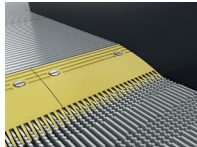

AUTOWALK ACCESSORIES

FOR KONE TRANSITMASTER™ 265 HORIZONTAL AUTOWALK

Access Cover

Aluminum with stainless steel surface

Aluminum with black painted stainless steel surface

Ribbed aluminum natural color

Ribbed aluminum with black grooves

Pallet Color

Natural aluminum

Silver painted aluminum

Black painted aluminum

Yellow painted demarcation on two sides of pallet

Comb

Aluminum comb segments with yellow coating

Balustrade

Glass balustrade

Decking

Brushed satin stainless steel

Frontplate

Stainless steel

Handrail

Black

LED LIGHTING

Continuous LED Handrail Lighting

White

Continuous LED Skirt Lighting

White

LED Skirt Spot Lighting

LED Comb Light

Skirt

Brushed satin stainless steel skirt with clear anti-friction coating