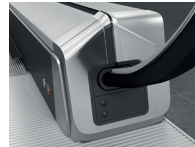

Pallet Color

Natural aluminum

Silver painted aluminum

Black painted aluminum

Yellow painted demarcation on two sides of pallet

Comb

Aluminum comb segments with yellow coating

Balustrade

Glass balustrade

Decking

Brushed satin stainless steel

Frontplate

Stainless steel

Handrail

Black

LED LIGHTING