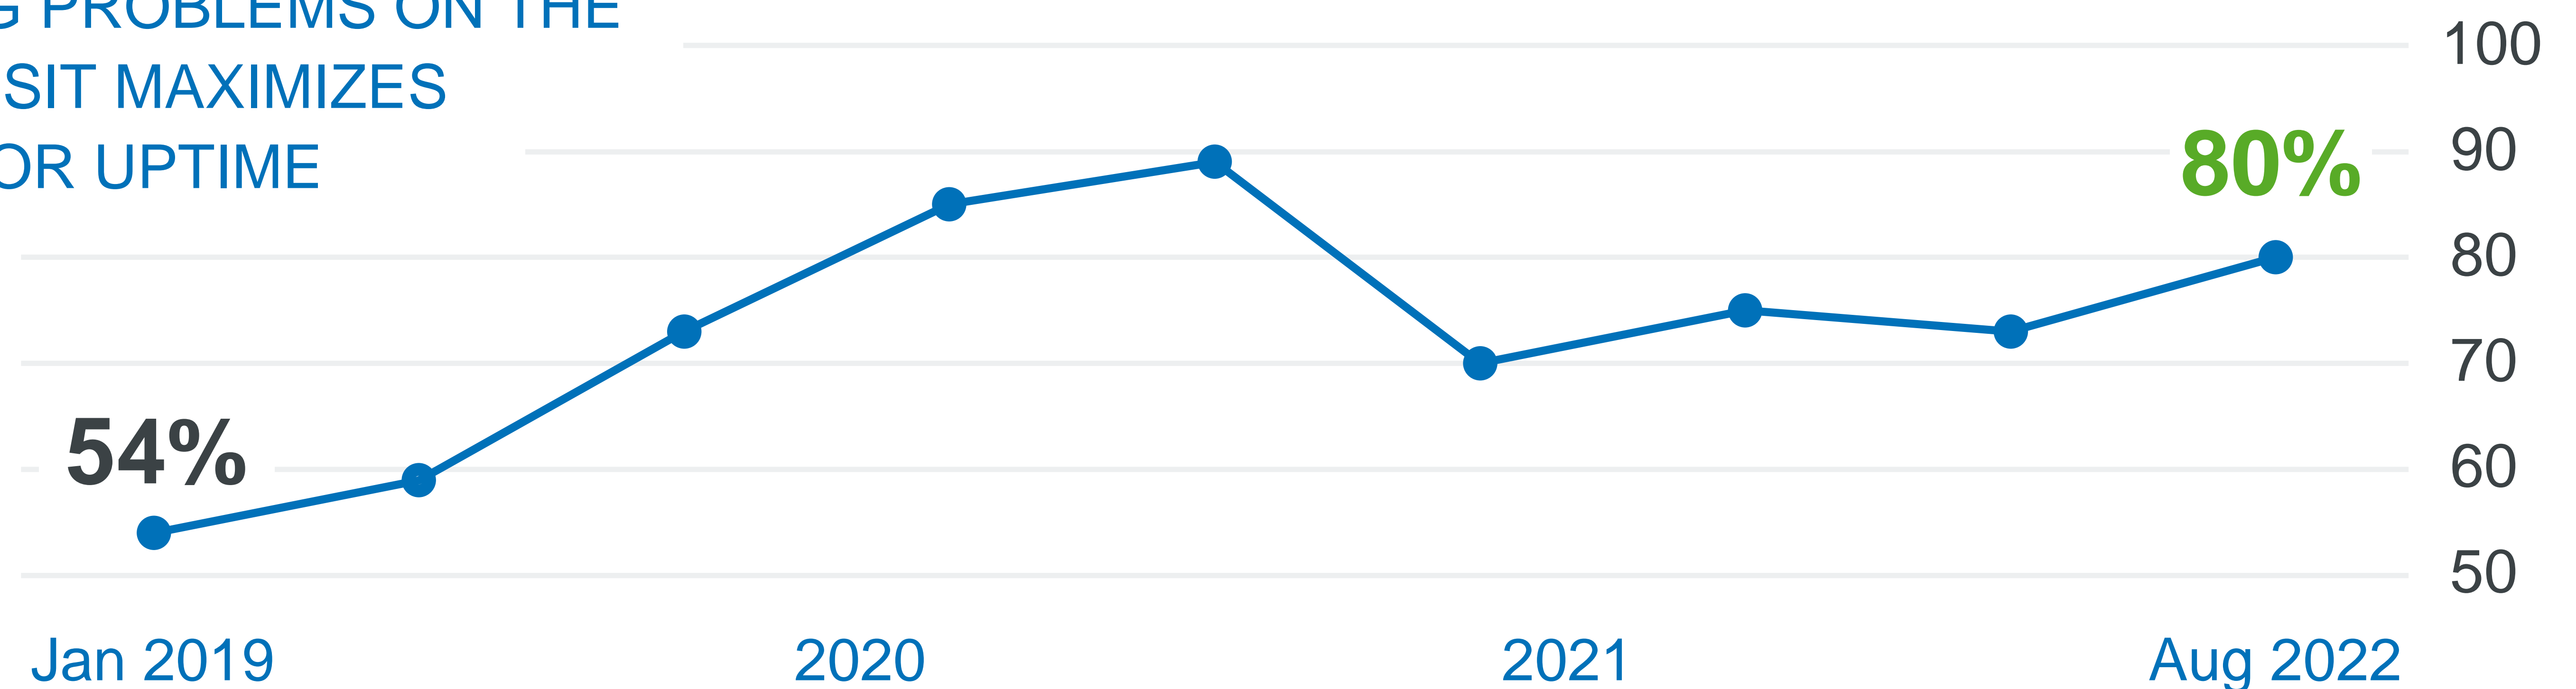

WESTMAN
VILLAGE
on MAHOGANY LAKE

WESTMAN VILLAGE
RESIDENTIAL COMPLEX
CALGARY, CANADA

- Customer since 2019
- 13 elevators across 16 buildings
- 29 KONE elevators and one non-KONE elevator connected with KONE 24/7 Connected Services since December 2020

PROACTIVELY ADDRESSING SERVICE
NEEDS REDUCES POTENTIAL
CALLOUTS

SOLVING PROBLEMS ON THE
FIRST VISIT MAXIMIZES
ELEVATOR UPTIME

CUSTOMER INITIATED CALLOUTS
SINCE EQUIPMENT CONNECTED **60% ↓**

Scan or tap this code to learn more
about predictive maintenance with KONE
24/7 Connected Services