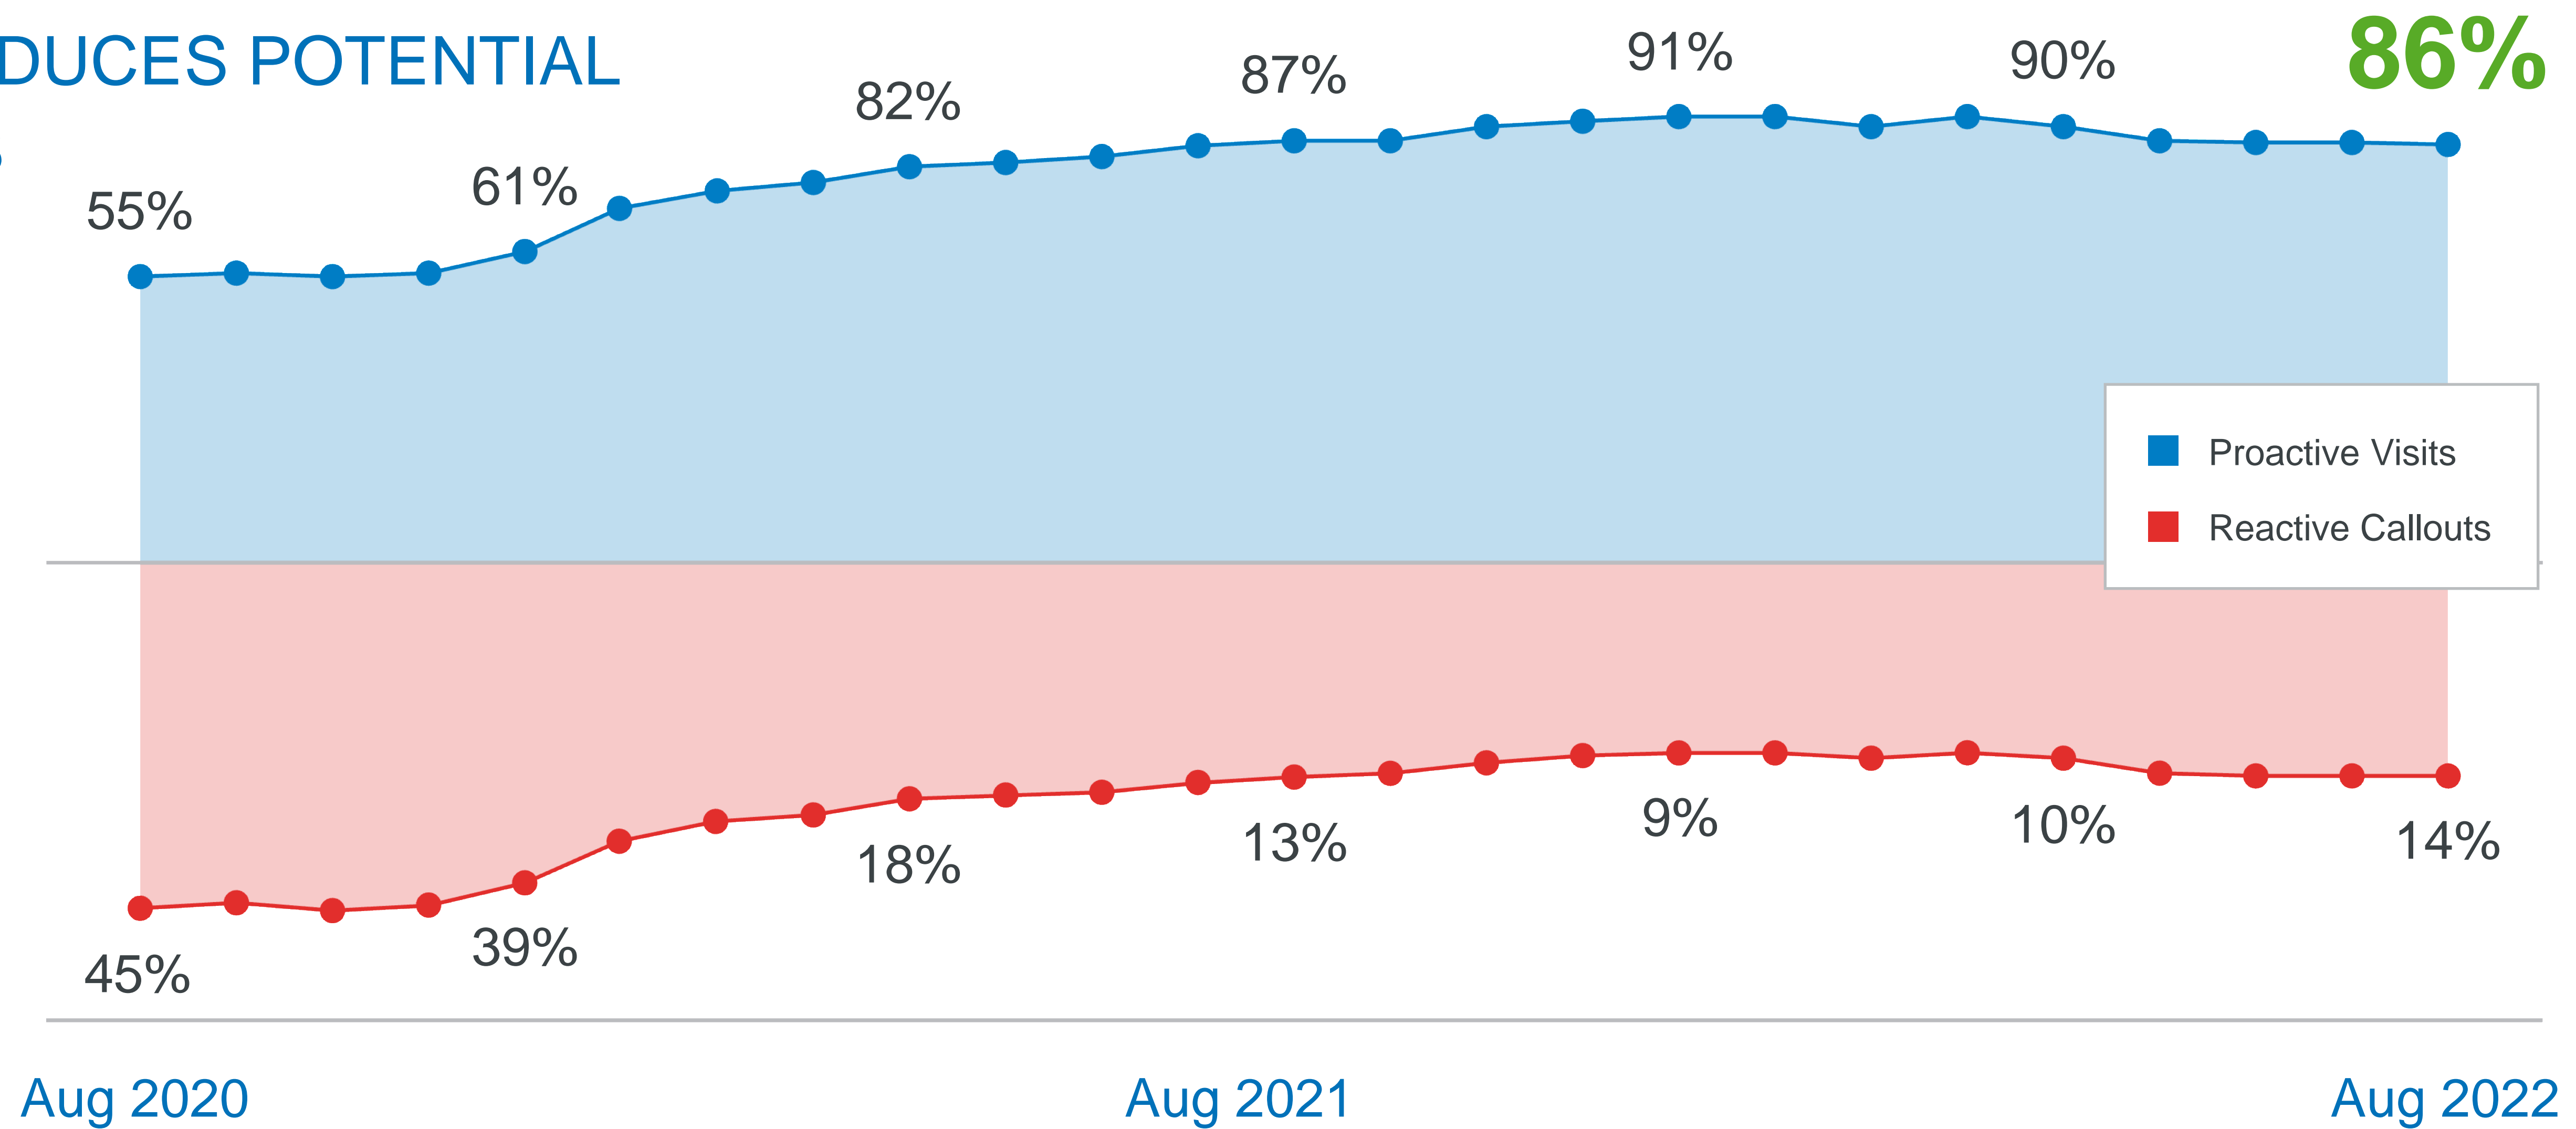

WESTMAN
VILLAGE
on MAHOGANY LAKE

WESTMAN VILLAGE
RESIDENTIAL COMPLEX
CALGARY, CANADA

- Customer since 2019
- 13 elevators across 16 buildings
- 29 KONE elevators and one non-KONE elevator connected with KONE 24/7 Connected Services since December 2020

PROACTIVELY ADDRESSING SERVICE
NEEDS REDUCES POTENTIAL
CALLOUTS

SOLVING PROBLEMS ON THE
FIRST VISIT MAXIMIZES
ELEVATOR UPTIME

CUSTOMER INITIATED CALLOUTS
SINCE EQUIPMENT CONNECTED **60% ↓**

Scan or tap this code to learn more
about predictive maintenance with KONE
24/7 Connected Services