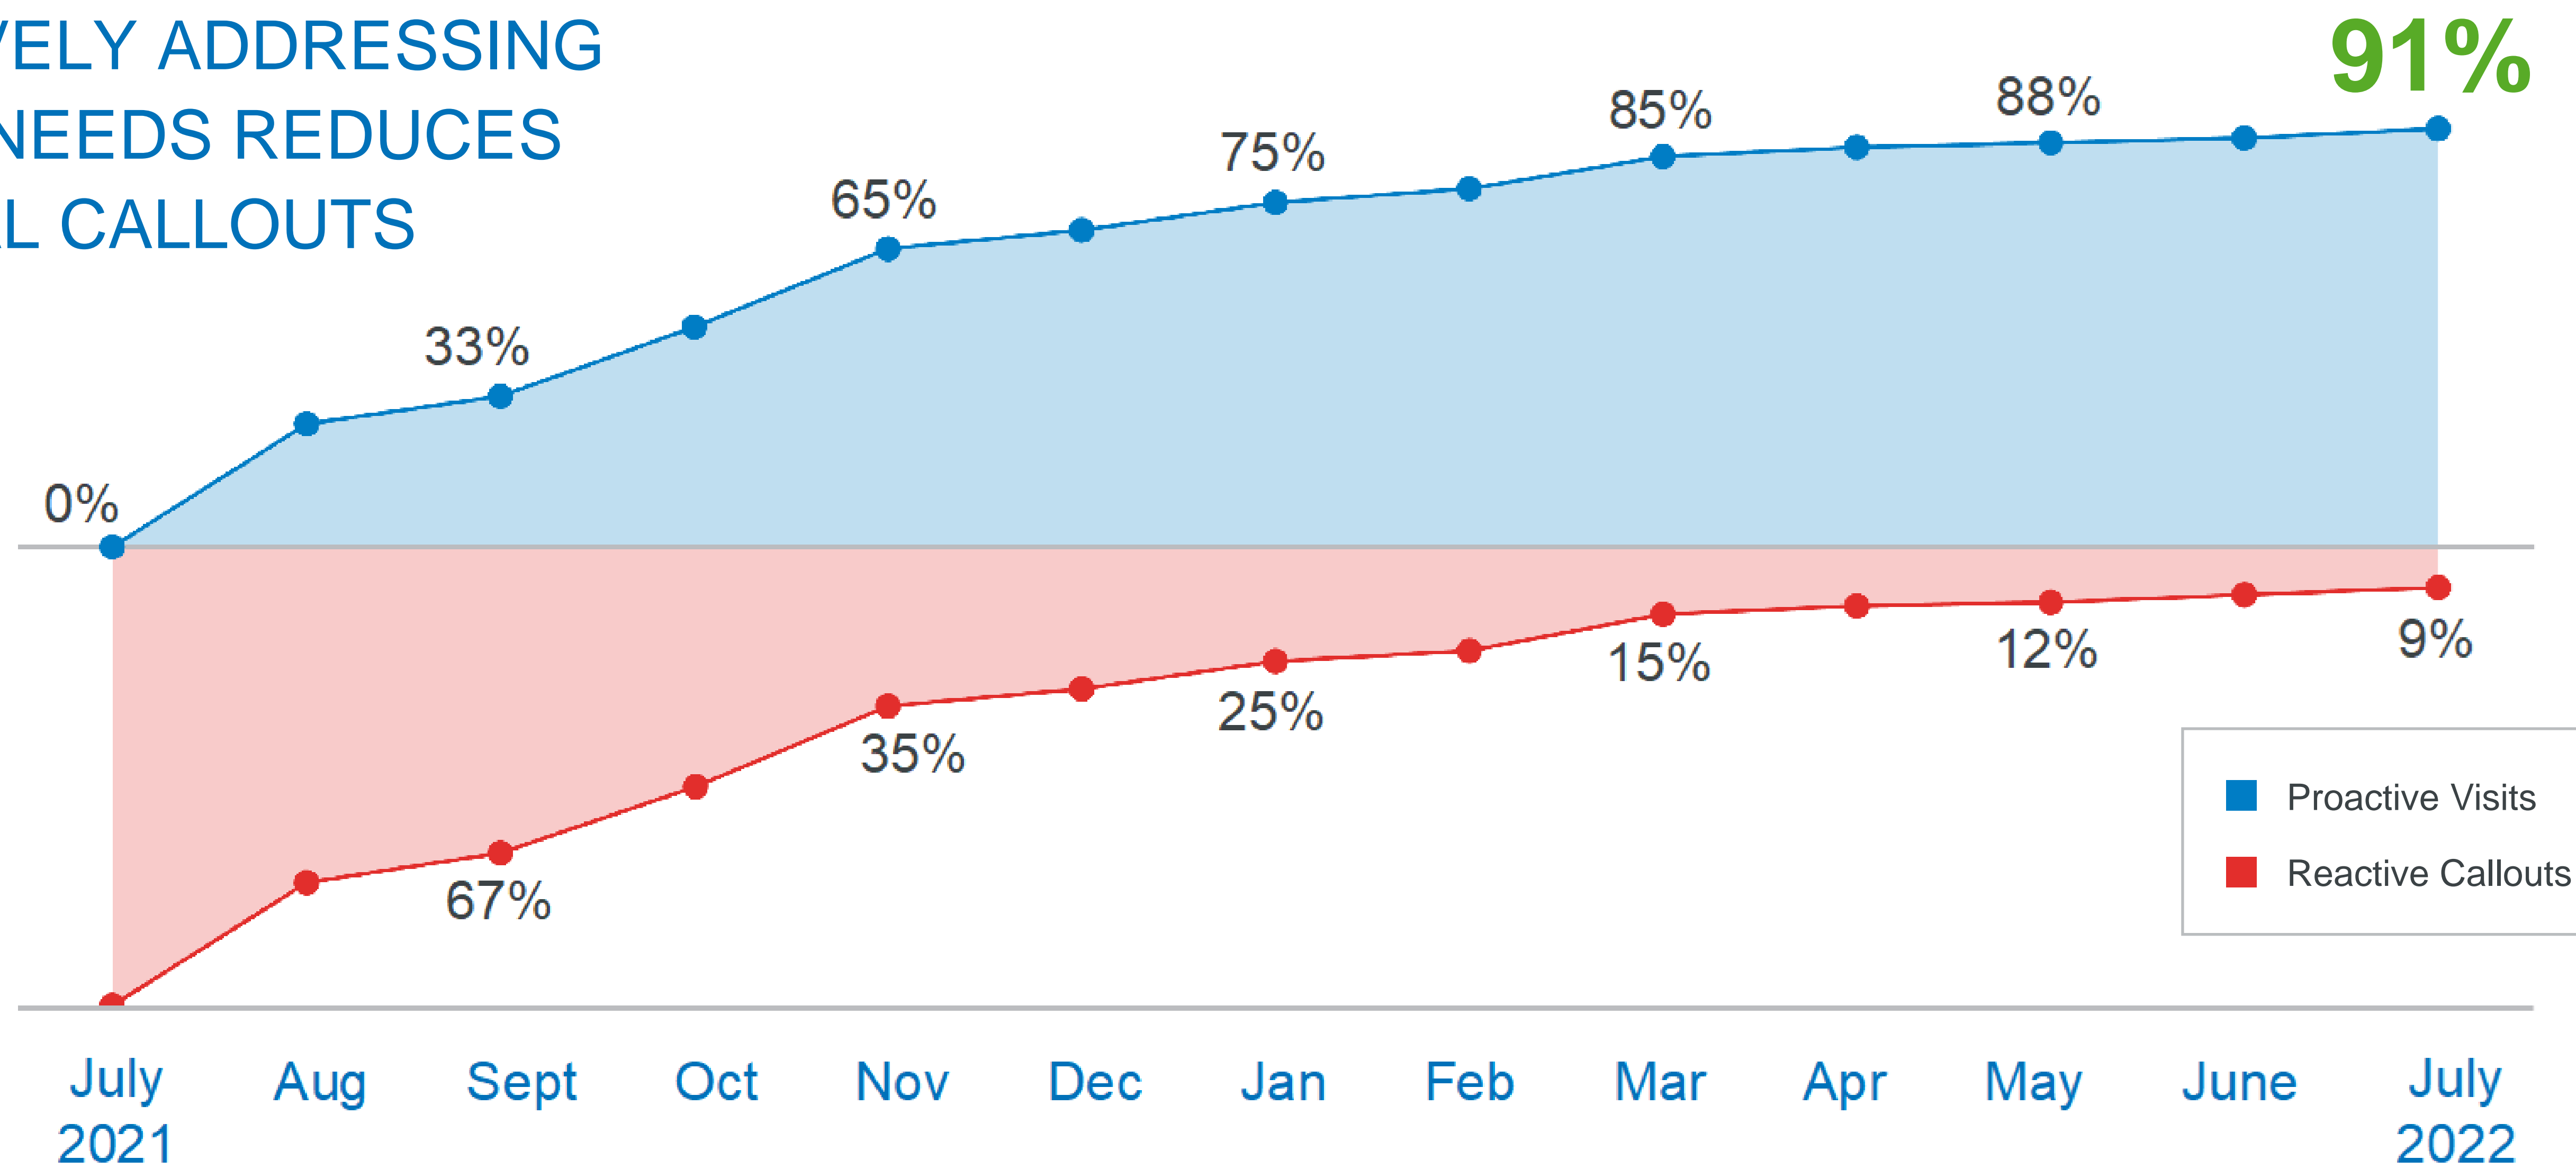

SEDGEBROOK SENIOR LIVING COMMUNITY

LINCOLNSHIRE, IL

- Customer since 2010
- 14 elevators across 6 buildings
- All non-KONE equipment
- 10 most critical elevators connected with KONE 24/7 Connected Services since January 2019

SOLVING PROBLEMS ON THE FIRST VISIT MAXIMIZES ELEVATOR UPTIME

CUSTOMER INITIATED CALLOUTS SINCE EQUIPMENT CONNECTED **94% ↓**

Scan or tap this code to learn more about predictive maintenance with KONE 24/7 Connected Services