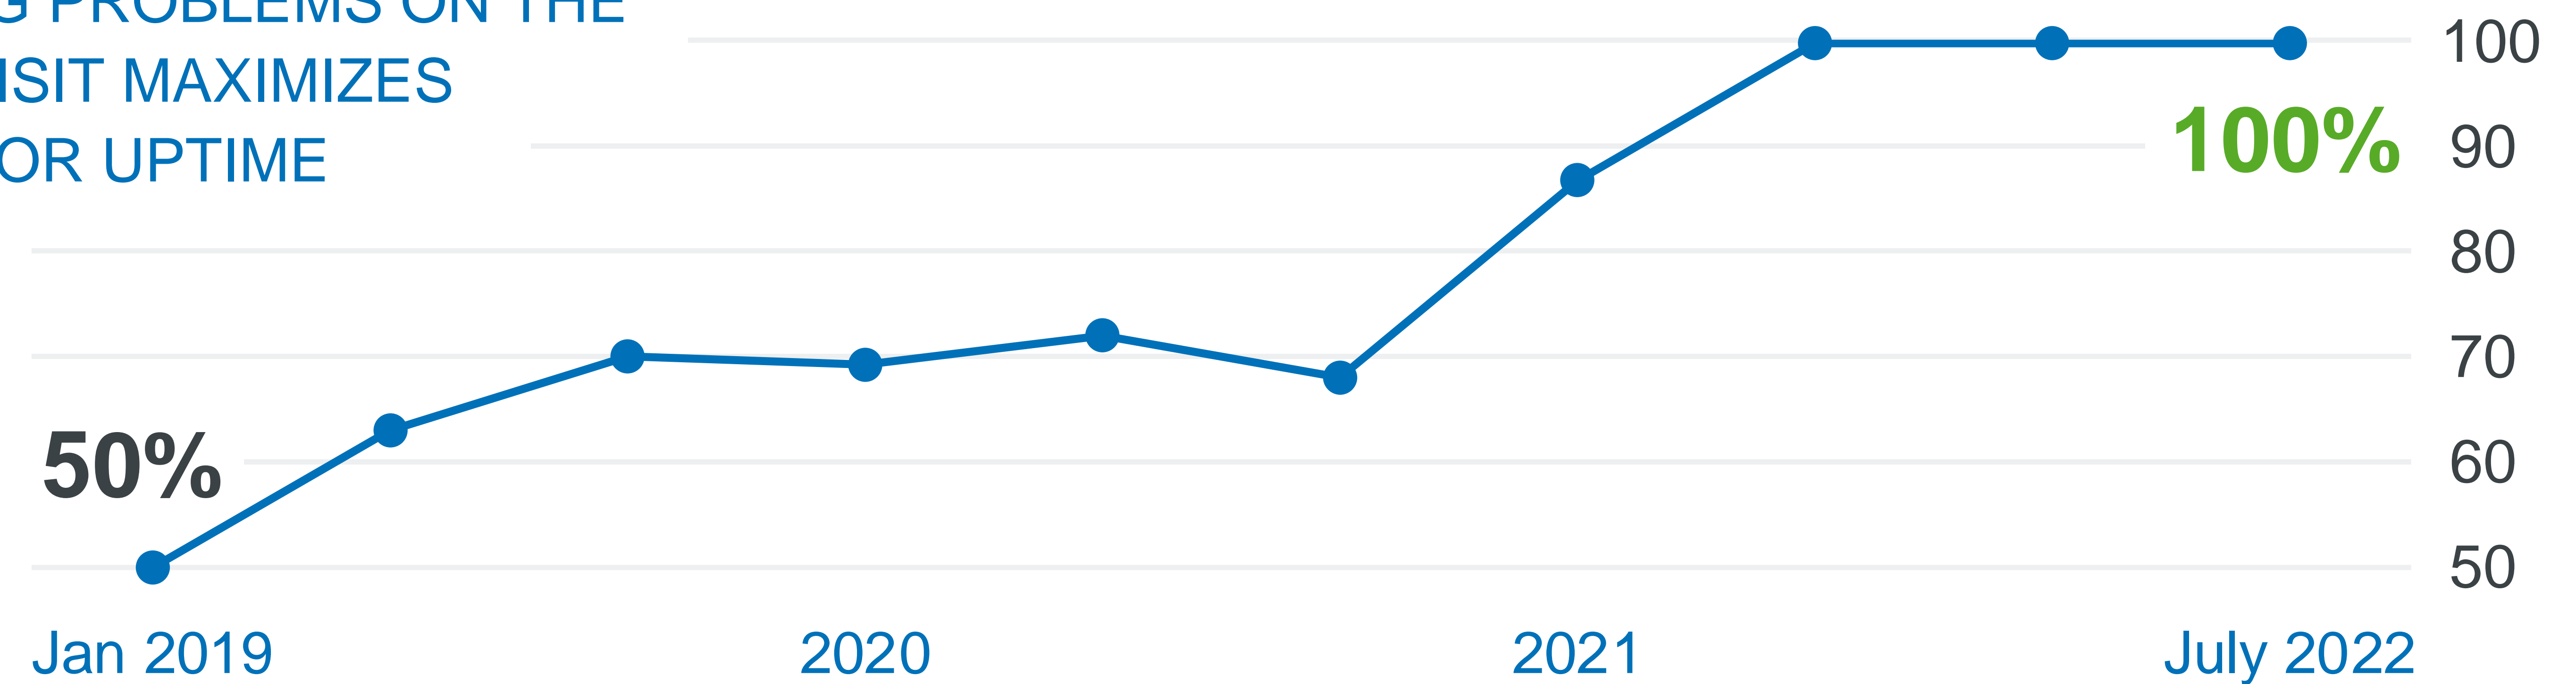

SEDGEBROOK SENIOR LIVING COMMUNITY

LINCOLNSHIRE, IL

- Customer since 2010
- 14 elevators across 6 buildings
- All non-KONE equipment
- 10 most critical elevators connected with KONE 24/7 Connected Services since January 2019

SOLVING PROBLEMS ON THE FIRST VISIT MAXIMIZES ELEVATOR UPTIME

CUSTOMER INITIATED CALLOUTS SINCE EQUIPMENT CONNECTED **94% ↓**

Scan or tap this code to learn more about predictive maintenance with KONE 24/7 Connected Services