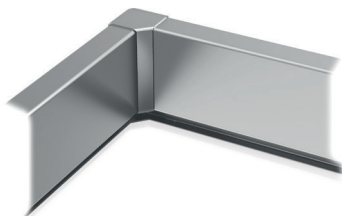

ELEVATOR ACCESSORIES

FOR KONE MONOSPACE® 500 DX, KONE MONOSPACE 500 FLEX DX, KONE MONOSPACE 700 DX, KONE MINISPACE™ DX

HANDRAILS

Round, straight ends (HR61)
Brushed Stainless Steel (4SS)
Golden Brushed Stainless Steel (SS1) [P]

Flat, straight ends (HR63)
Brushed Stainless Steel (4SS)

Round, bent ends (HR64)
Brushed Stainless Steel (4SS)
Golden Brushed Stainless Steel (SS1) [P]

Round, straight ends (HR50)
Anodize Aluminum (AL)

SKIRTING

Brushed Stainless Steel (4SS)

Golden Brushed Stainless Steel (SS1) [P]

CEILING

Round, LED spotlights (CL88)*
Brushed Stainless Steel (4SS)
Golden Brushed Stainless Steel (SS1) (P)

Rectangular, LED light panel (CL94)**
Brushed Stainless Steel (4SS)