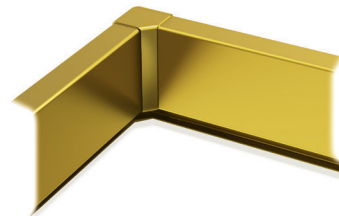

ELEVATOR ACCESSORIES

FOR KONE MONOSPACE® 500 DX, KONE MONOSPACE 500 FLEX DX, KONE MONOSPACE 700 DX, KONE MINISPACE™ DX

HANDRAILS

Round, straight ends (HR61)
Brushed Stainless Steel (4SS)
Golden Brushed Stainless Steel (SS1) [P]

Flat, straight ends (HR63)
Brushed Stainless Steel (4SS)

Round, bent ends (HR64)
Brushed Stainless Steel (4SS)
Golden Brushed Stainless Steel (SS1) [P]

Round, straight ends (HR50)
Anodize Aluminum (AL)

SKIRTING

Brushed Stainless Steel (4SS)

Golden Brushed Stainless Steel (SS1) [P]

CEILING

Round, LED spotlights (CL88)*
Brushed Stainless Steel (4SS)
Golden Brushed Stainless Steel (SS1) (P)

Rectangular, LED light panel (CL94)**
Brushed Stainless Steel (4SS)