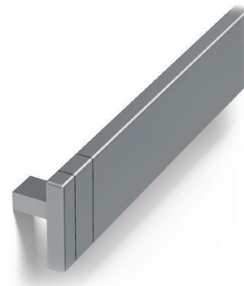

ELEVATOR ACCESSORIES

FOR KONE MONOSPACE® 500 DX, KONE MONOSPACE 500 FLEX DX, KONE MONOSPACE 700 DX, KONE MINISPACE™ DX

HANDRAILS

Round, straight ends (HR61)
Brushed Stainless Steel (4SS)
Golden Brushed Stainless Steel (SS1) [P]

Flat, straight ends (HR63)
Brushed Stainless Steel (4SS)

Round, bent ends (HR64)
Brushed Stainless Steel (4SS)
Golden Brushed Stainless Steel (SS1) [P]

Round, straight ends (HR50)
Anodize Aluminum (AL)

SKIRTING

Brushed Stainless Steel (4SS)

Golden Brushed Stainless Steel (SS1) [P]

CEILING

Round, LED spotlights (CL88)*
Brushed Stainless Steel (4SS)
Golden Brushed Stainless Steel (SS1) (P)

Rectangular, LED light panel (CL94)**
Brushed Stainless Steel (4SS)