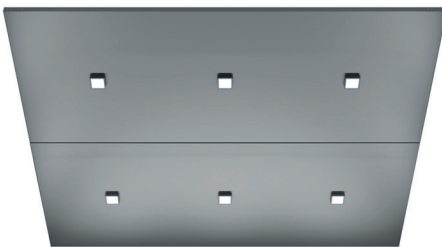

ELEVATOR ACCESSORIES

FOR KONE MONOSPACE® 500 DX, KONE MONOSPACE 500 FLEX DX, KONE MONOSPACE 700 DX, KONE MINISPACE™ DX

HANDRAILS

Round, straight ends (HR61)
Brushed Stainless Steel (4SS)
Golden Brushed Stainless Steel (SS1) [P]

Brushed Stainless Steel (4SS)

Golden Brushed Stainless Steel (SS1) [P]

CEILING

Round, LED spotlights (CL88)*
Brushed Stainless Steel (4SS)
Golden Brushed Stainless Steel (SS1) (P)

Rectangular, LED light panel (CL94)**
Brushed Stainless Steel (4SS)

Large, uniform, LED light panel (CL151)
Brushed Stainless Steel (4SS) (P)
Golden Brushed Stainless Steel (SS1) (P)

Wall washer, LED spotlights (CL181)***
Brushed Stainless Steel (4SS) (P)
Golden Brushed Stainless Steel (SS1) (P)

Polygal panel, T5 Fluorescent tubes (LF1)
Brushed aluminum frame

(P) PREMIUM FINISH

- * 6 Spotlights for passenger capacities; 9 spotlights for service capacities
- ** 2 Light slots for passenger capacities; 3 light slots for service capacities
- *** Not available for through-type cars or cars with horizontal wall panels