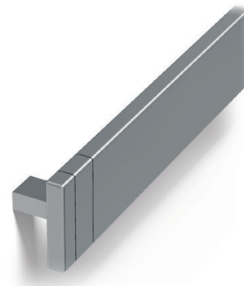

ELEVATOR ACCESSORIES

FOR KONE MONOSPACE® 500 DX, KONE MONOSPACE 500 FLEX DX, KONE MONOSPACE 700 DX, KONE MINISPACE™ DX

HANDRAILS

Round, straight ends (HR61)
Brushed Stainless Steel (4SS)
Golden Brushed Stainless Steel (SS1) [P]

Flat, straight ends (HR63)
Brushed Stainless Steel (4SS)

Round, bent ends (HR64)
Brushed Stainless Steel (4SS)
Golden Brushed Stainless Steel (SS1) [P]

Round, straight ends (HR50)
Anodize Aluminum (AL)

SKIRTING

Brushed Stainless Steel (4SS)

Golden Brushed Stainless Steel (SS1) [P]

CEILINGINGS

Round, LED spotlights (CL8)* Brushed Stainless Steel (4SS) Golden Brushed Stainless Steel (SS1) [P]

Square, LED spotlights (CL97)* Brushed Stainless Steel (4SS) Golden Brushed Stainless Steel (SS1) [P]

Large, uniform, LED light panel (CL151) Brushed Stainless Steel (4SS) [P] Golden Brushed Stainless Steel (SS1) [P]

Rectangular, LED light panel (CL94)** Brushed Stainless Steel (4SS)

Rectangular, LED spotlights (CL98)* Brushed Stainless Steel (4SS) Golden Brushed Stainless Steel (SS1) [P]