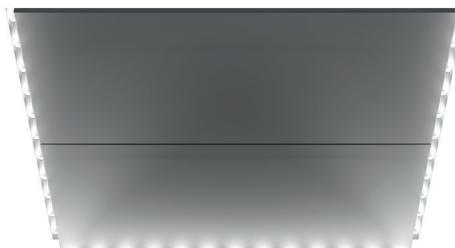

ELEVATOR ACCESSORIES

FOR KONE MONOSPACE® 500 DX, KONE MONOSPACE 500 FLEX DX, KONE MONOSPACE 700 DX, KONE MINISPACE™ DX

HANDRAILS

Round, straight ends (HR61)
Brushed Stainless Steel (4SS)
Golden Brushed Stainless Steel (SS1) [P]

Flat, straight ends (HR63)
Brushed Stainless Steel (4SS)

Round, bent ends (HR64)
Brushed Stainless Steel (4SS)
Golden Brushed Stainless Steel (SS1) [P]

Round, straight ends (HR50)
Anodize Aluminum (AL)

SKIRTING

Brushed Stainless Steel (4SS)

Golden Brushed Stainless Steel (SS1) [P]

CEILINGINGS

Round, LED spotlights (CL8)* Brushed Stainless Steel (4SS) Golden Brushed Stainless Steel (SS1) [P]

Square, LED spotlights (CL97)* Brushed Stainless Steel (4SS) Golden Brushed Stainless Steel (SS1) [P]

Large, uniform, LED light panel (CL151) Brushed Stainless Steel (4SS) [P] Golden Brushed Stainless Steel (SS1) [P]

Rectangular, LED light panel (CL94)** Brushed Stainless Steel (4SS)

Rectangular, LED spotlights (CL98)* Brushed Stainless Steel (4SS) Golden Brushed Stainless Steel (SS1) [P]