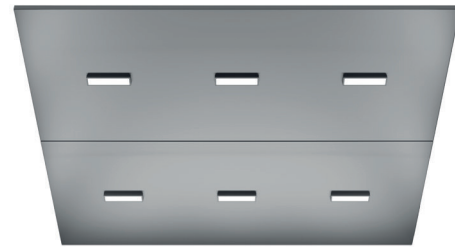

ELEVATOR ACCESSORIES

FOR KONE MONOSPACE® 500 DX, KONE MONOSPACE 500 FLEX DX, KONE MONOSPACE 700 DX, KONE MINISPACE™ DX

HANDRAILS

Round, straight ends (HR61)
Brushed Stainless Steel (4SS)
Golden Brushed Stainless Steel (SS1) [P]

Flat, straight ends (HR63)
Brushed Stainless Steel (4SS)

Round, bent ends (HR64)
Brushed Stainless Steel (4SS)
Golden Brushed Stainless Steel (SS1) [P]

Round, straight ends (HR50)
Anodize Aluminum (AL)

SKIRTING

Brushed Stainless Steel (4SS)

Golden Brushed Stainless Steel (SS1) [P]

CEILINGINGS

Round, LED spotlights (CL8)* Brushed Stainless Steel (4SS) Golden Brushed Stainless Steel (SS1) [P]

Square, LED spotlights (CL97)* Brushed Stainless Steel (4SS) Golden Brushed Stainless Steel (SS1) [P]

Large, uniform, LED light panel (CL151) Brushed Stainless Steel (4SS) [P] Golden Brushed Stainless Steel (SS1) [P]

Rectangular, LED light panel (CL94)** Brushed Stainless Steel (4SS)

Rectangular, LED spotlights (CL98)* Brushed Stainless Steel (4SS) Golden Brushed Stainless Steel (SS1) [P]