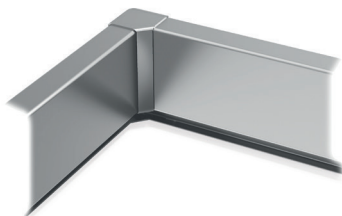

ELEVATOR ACCESSORIES

FOR KONE MONOSPACE® 500 DX, KONE MONOSPACE 500 FLEX DX, KONE MONOSPACE 700 DX, KONE MINISPACE™ DX

HANDRAILS

Round, straight ends (HR61)
Brushed Stainless Steel (4SS)
Golden Brushed Stainless Steel (SS1) [P]

Flat, straight ends (HR63)
Brushed Stainless Steel (4SS)

Round, bent ends (HR64)
Brushed Stainless Steel (4SS)
Golden Brushed Stainless Steel (SS1) [P]

Round, straight ends (HR50)
Anodize Aluminum (AL)

SKIRTING

Brushed Stainless Steel (4SS)

Golden Brushed Stainless Steel (SS1) [P]

CEILINGINGS

Round, LED spotlights (CL8)* Brushed Stainless Steel (4SS) Golden Brushed Stainless Steel (SS1) [P]

Square, LED spotlights (CL97)* Brushed Stainless Steel (4SS) Golden Brushed Stainless Steel (SS1) [P]

Large, uniform, LED light panel (CL151) Brushed Stainless Steel (4SS) [P] Golden Brushed Stainless Steel (SS1) [P]

Rectangular, LED light panel (CL94)** Brushed Stainless Steel (4SS)

Rectangular, LED spotlights (CL98)* Brushed Stainless Steel (4SS) Golden Brushed Stainless Steel (SS1) [P]