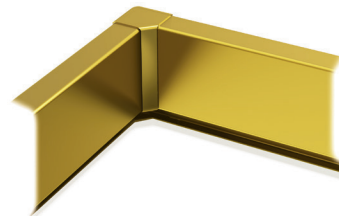

Golden Brushed Stainless Steel (SS1) [P]