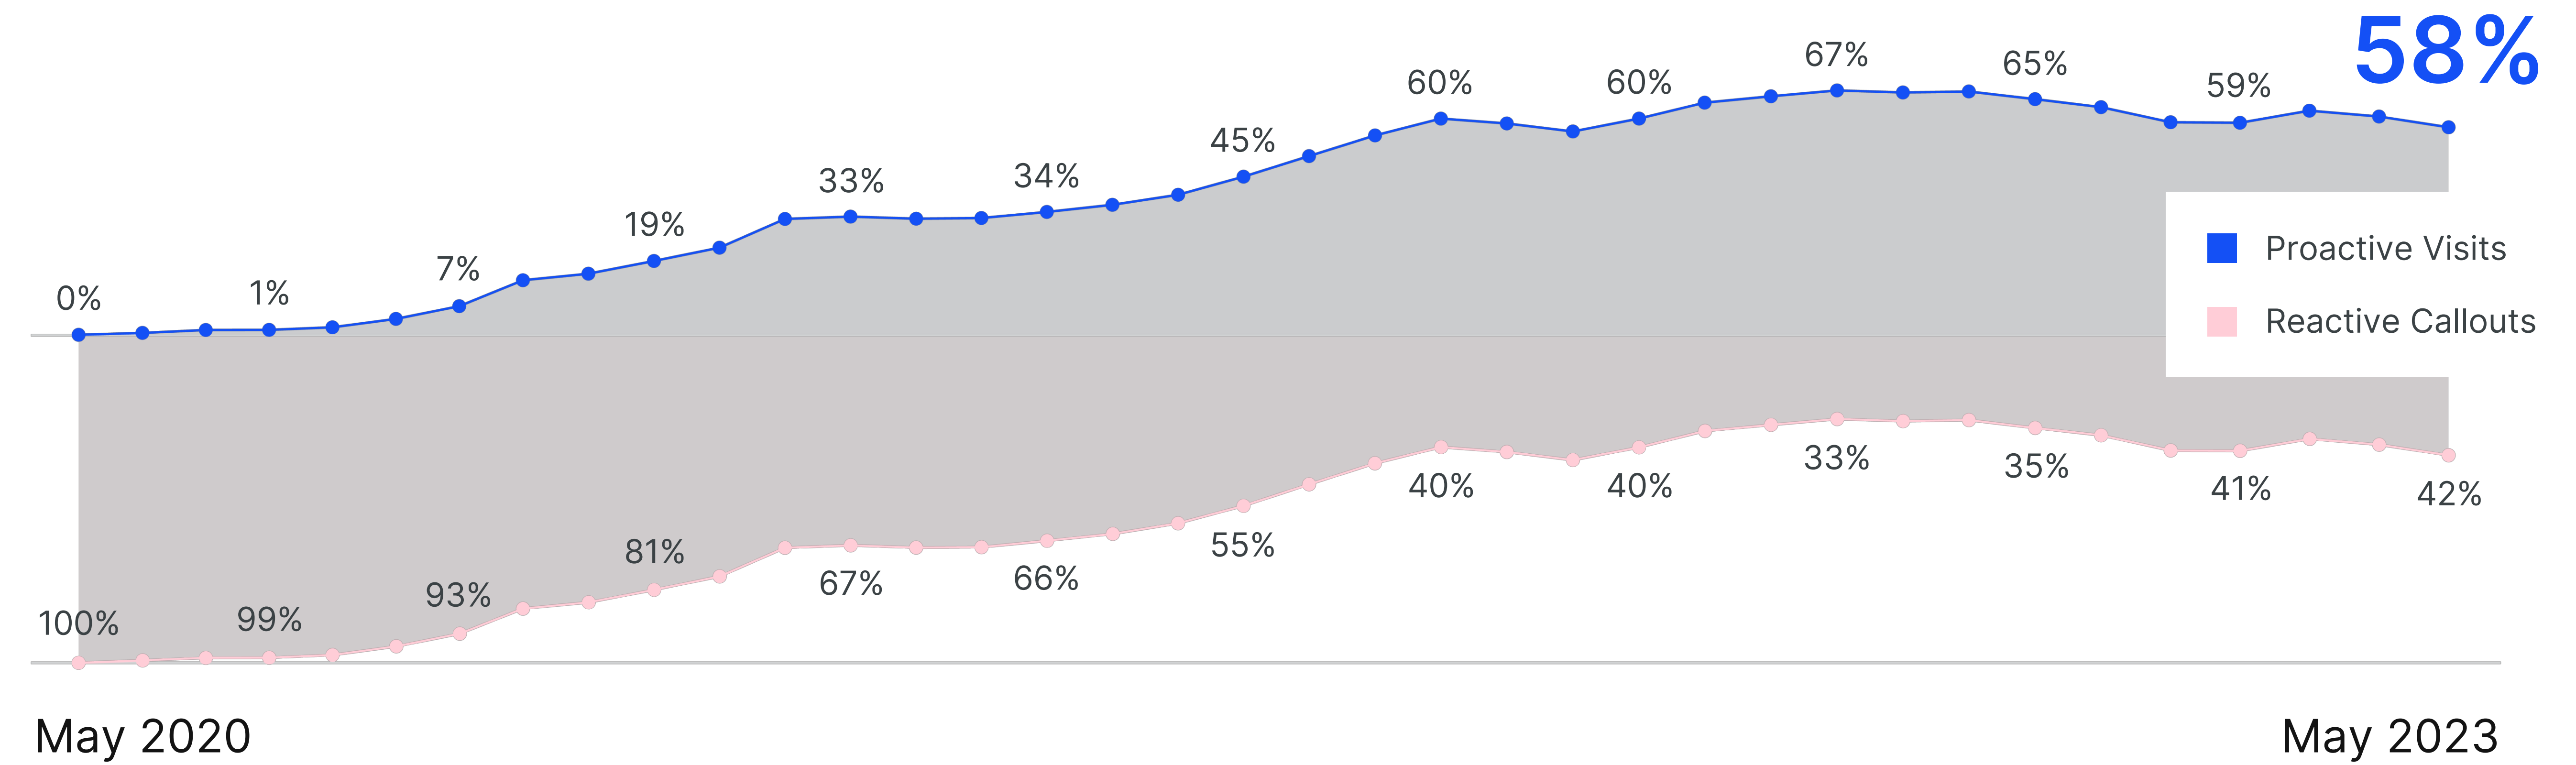

PRIVATE HEALTH CARE SYSTEM

- KONE customer since September 2015
- Nearly 1,700 elevators and escalators in KONE service across nearly 300 campuses
- 31 elevators connected (KONE and non-KONE units)

PROACTIVELY ADDRESSING SERVICE NEEDS REDUCES POTENTIAL CALLOUTS

SOLVING PROBLEMS ON THE FIRST VISIT MAXIMIZES ELEVATOR UPTIME

CALLOUT RATE ON CONNECTED UNITS ↓ 71%

Scan or tap this code to learn more about predictive maintenance with KONE 24/7 Connected Services