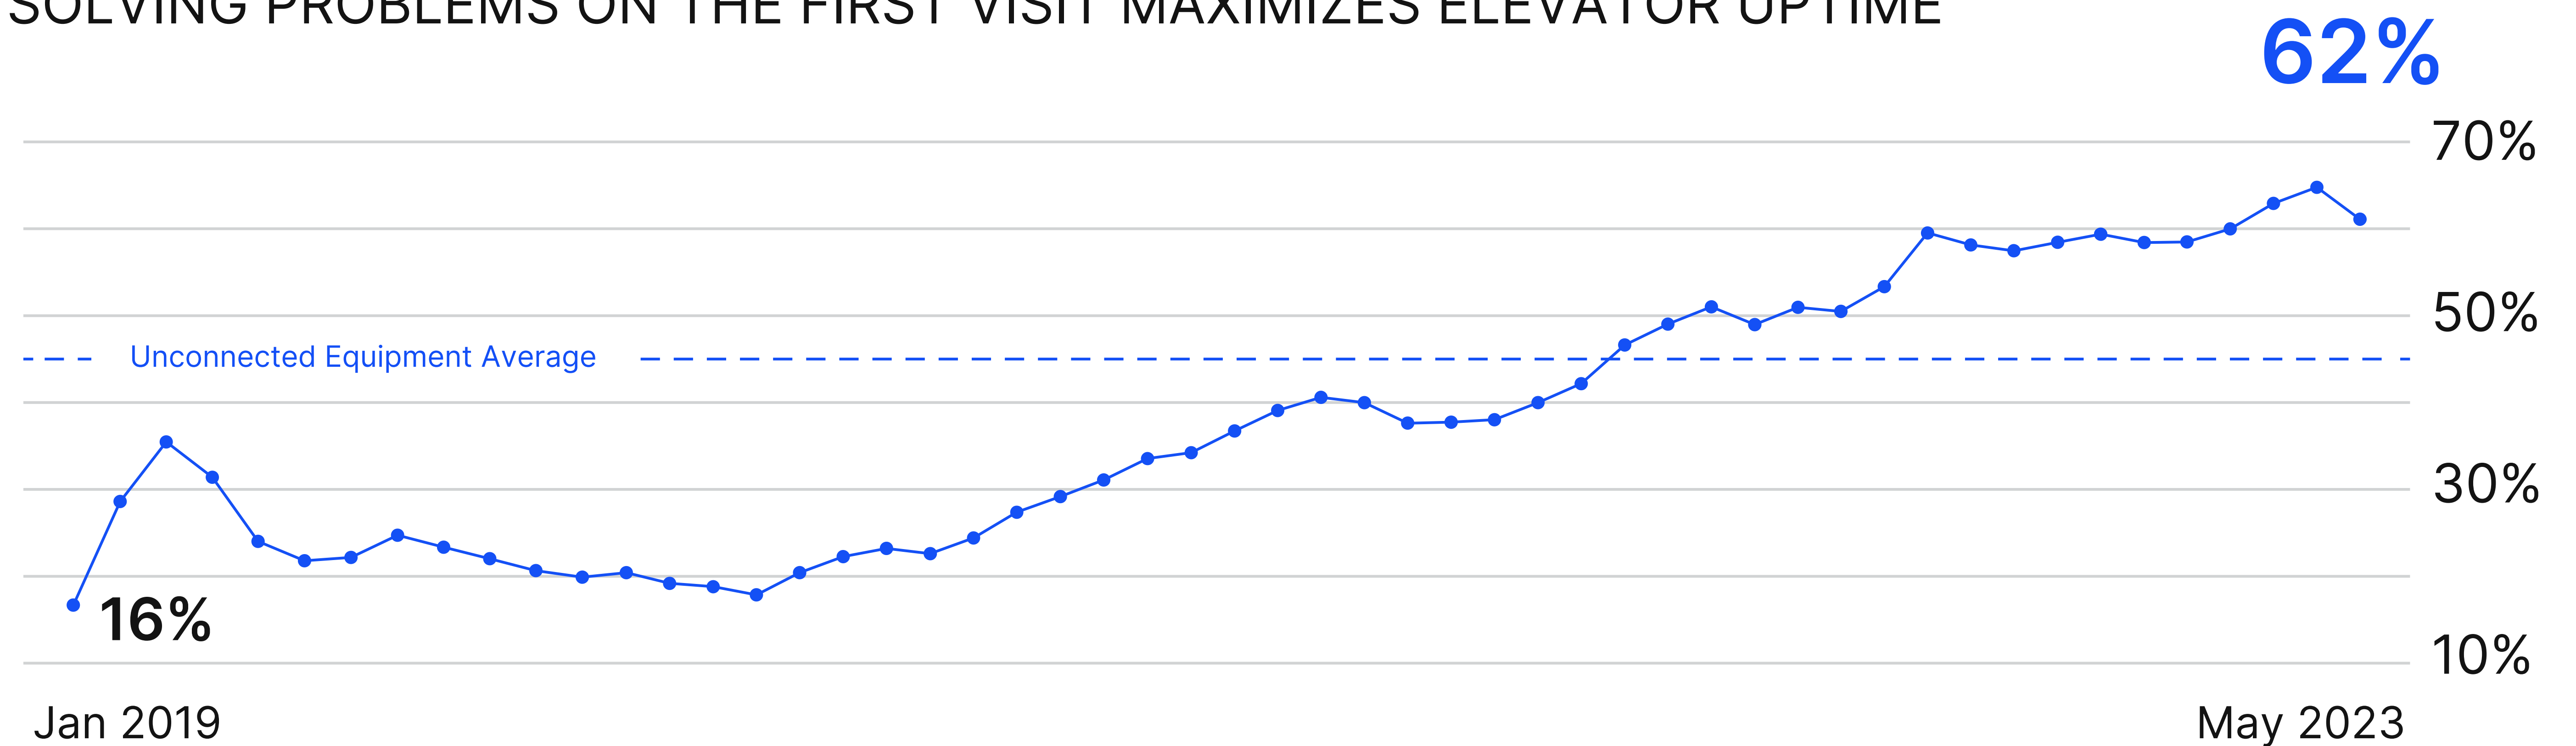

SOLVING PROBLEMS ON THE FIRST VISIT MAXIMIZES ELEVATOR UPTIME

CALLOUT RATE ON CONNECTED UNITS ↓ 71%

Scan or tap this code to learn more about predictive maintenance with KONE 24/7 Connected Services