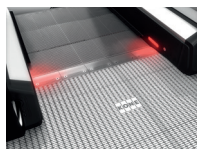

LED Comb Light

Same color options as in continuous LED hand rail and skirt lighting