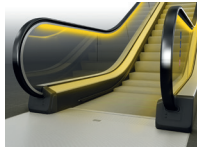

Cladding

Step Demarcation

Horizontal Steps

Step Color

* Cladding joints perpendicular to truss and floor available.

** The truss is designed to allow a maximum weight of 10lbs. /sq ft

LED LIGHTING

Continuous LED Handrail Lighting

Yellow

Continuous LED Skirt Lighting

Signalization

LED Skirt Spot Lighting

LED Comb Light

Additional Options

KONE
kone.us

Copyright © 2019 KONE Inc. All rights reserved. All examples and images are for illustration purposes only. Actual data, information, and results may vary.

SF3037 Rev 0119
Print in the U.S.