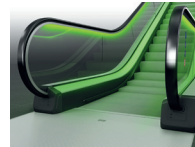

Cladding

Step Demarcation

Horizontal Steps

Step Color

* Cladding joints perpendicular to truss and floor available.

** The truss is designed to allow a maximum weight of 10lbs. /sq ft

LED LIGHTING

Continuous LED Handrail Lighting

Green

Continuous LED Skirt Lighting

Signalization

LED Skirt Spot Lighting

LED Comb Light

Additional Options

KONE
kone.us

Copyright © 2019 KONE Inc. All rights reserved. All examples and images are for illustration purposes only. Actual data, information, and results may vary.

SF3037 Rev 0119
Print in the U.S.