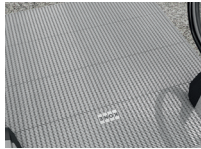

ESCALATOR ACCESSORIES

FOR KONE TRANSITMASTER 210/220

Access Cover

Natural ribbed Aluminum

Stainless steel with diamond pattern black grooves (available in #316 SS)

Ribbed Aluminum with black grooves

Stainless steel with diamond pattern (available in #316 SS)

Comb

Aluminium comb segments

Aluminum comb segments with yellow coating

Skirt

Brushed satin stainless steel with clear anti-friction coating

Sheet steel with black anti-friction coating

Skirt Brush Holder

Clear anodized aluminum

Black anodized aluminum coating

Frontplate

Satin polished stainless steel

Black plastic

Handrail

Black

Black with white demarcation inserts

Red