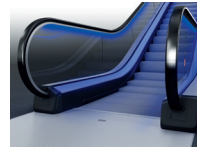

Cladding

Step Demarcation

Horizontal Steps

Step Color

* Cladding joints perpendicular to truss and floor available.

** The truss is designed to allow a maximum weight of 10lbs. /sq ft

LED LIGHTING

Continuous LED Handrail Lighting

Blue

Continuous LED Skirt Lighting

Signalization

LED Skirt Spot Lighting

LED Comb Light

Additional Options

KONE
kone.us

Copyright © 2019 KONE Inc. All rights reserved. All examples and images are for illustration purposes only. Actual data, information, and results may vary.

SF3037 Rev 0119
Print in the U.S.