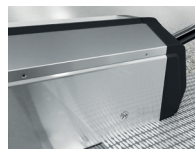

ESCALATOR ACCESSORIES

FOR KONE TRANSITMASTER 210/220

Access Cover

Natural ribbed Aluminum

Stainless steel with diamond pattern black grooves (available in #316 SS)

Ribbed Aluminum with black grooves

Stainless steel with diamond pattern (available in #316 SS)

Comb

Aluminium comb segments

Aluminum comb segments with yellow coating

Skirt

Brushed satin stainless steel with clear anti-friction coating

Sheet steel with black anti-friction coating

Skirt Brush Holder

Clear anodized aluminum

Black anodized aluminum coating

Frontplate

Satin polished stainless steel

Black plastic

Handrail

Black

Black with white demarcation inserts

Red