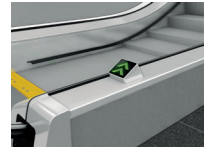

Red

Blue

Green

Signalization

Traffic light cube signalization

LED traffic signage lights located in the decking

LED Skirt Spot Lighting

White LED skirt spotlighting (normal and premium options also available)