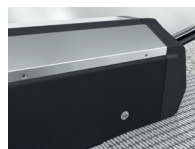

Sheet steel with black anti-friction coating