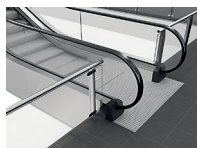

Balustrade extension to edge of access cover