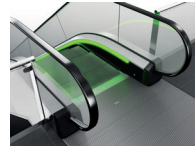

Black anodized aluminum coating

Frontplate

Satin polished stainless steel

Black plastic

Handrail

Black

Black with white demarcation inserts

Red

White

Yellow

Red

Blue

Green

Continuous LED Skirt Lighting

White

Yellow

Red

Blue

Green

Signalization

Traffic light cube signalization

LED traffic signage lights located in the decking

LED Skirt Spot Lighting

White LED skirt spotlighting (normal and premium options also available)