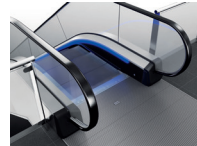

Cladding

Step Demarcation

Horizontal Steps

Step Color

* Cladding joints perpendicular to truss and floor available.

** The truss is designed to allow a maximum weight of 10lbs. /sq ft

LED LIGHTING

Continuous LED Handrail Lighting

Continuous LED Skirt Lighting

Blue

Signalization

LED Skirt Spot Lighting

LED Comb Light

Additional Options

KONE
kone.us

Copyright © 2019 KONE Inc. All rights reserved. All examples and images are for illustration purposes only. Actual data, information, and results may vary.

SF3037 Rev 0119
Print in the U.S.