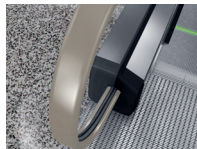

ESCALATOR ACCESSORIES

FOR KONE TRANSITMASTER 210/220

Access Cover

Natural ribbed Aluminum

Stainless steel with diamond pattern black grooves (available in #316 SS)

Ribbed Aluminum with black grooves

Stainless steel with diamond pattern (available in #316 SS)

Comb

Aluminium comb segments

Aluminum comb segments with yellow coating

Skirt

Brushed satin stainless steel with clear anti-friction coating

Sheet steel with black anti-friction coating

Skirt Brush Holder

Clear anodized aluminum

Black anodized aluminum coating

Frontplate

Satin polished stainless steel

Black plastic

Handrail

Black

Black with white demarcation inserts

Red

Blue

Green

Brown

Beige

Grey

Decking

Brushed satin stainless steel

Center decking in same material as decking