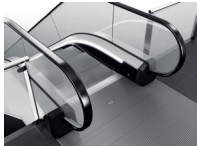

Continuous LED Skirt Lighting

White