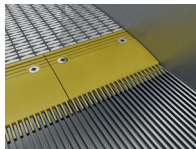

ESCALATOR ACCESSORIES

FOR KONE TRANSITMASTER 210/220

Access Cover

Natural ribbed Aluminum

Stainless steel with diamond pattern black grooves (available in #316 SS)

Ribbed Aluminum with black grooves

Stainless steel with diamond pattern (available in #316 SS)

Comb

Aluminium comb segments

Aluminum comb segments with yellow coating

Skirt

Brushed satin stainless steel with clear anti-friction coating

Sheet steel with black anti-friction coating

Skirt Brush Holder

Clear anodized aluminum

Black anodized aluminum coating

Frontplate

Satin polished stainless steel

Black plastic

Handrail

Black

Black with white demarcation inserts

Red