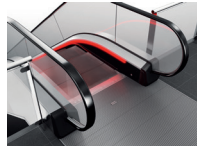

Cladding

Step Demarcation

Horizontal Steps

Step Color

* Cladding joints perpendicular to truss and floor available.

** The truss is designed to allow a maximum weight of 10lbs. /sq ft

LED LIGHTING

Continuous LED Handrail Lighting

Continuous LED Skirt Lighting

Red

Signalization

LED Skirt Spot Lighting

LED Comb Light

Additional Options

KONE
kone.us

Copyright © 2019 KONE Inc. All rights reserved. All examples and images are for illustration purposes only. Actual data, information, and results may vary.

SF3037 Rev 0119
Print in the U.S.