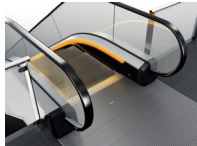

Cladding

Step Demarcation

Horizontal Steps

Step Color

* Cladding joints perpendicular to truss and floor available.

** The truss is designed to allow a maximum weight of 10lbs. /sq ft

LED LIGHTING

Continuous LED Handrail Lighting

Continuous LED Skirt Lighting

Yellow

Signalization

LED Skirt Spot Lighting

LED Comb Light

Additional Options

KONE
kone.us

Copyright © 2019 KONE Inc. All rights reserved. All examples and images are for illustration purposes only. Actual data, information, and results may vary.

SF3037 Rev 0119
Print in the U.S.