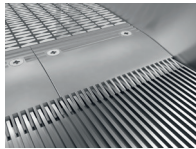

ESCALATOR ACCESSORIES

FOR KONE TRANSITMASTER 210/220

Access Cover

Natural ribbed Aluminum

Stainless steel with diamond pattern black grooves (available in #316 SS)

Ribbed Aluminum with black grooves

Stainless steel with diamond pattern (available in #316 SS)

Comb

Aluminium comb segments

Aluminum comb segments with yellow coating

Skirt

Brushed satin stainless steel with clear anti-friction coating

Sheet steel with black anti-friction coating

Skirt Brush Holder

Clear anodized aluminum

Black anodized aluminum coating

Frontplate

Satin polished stainless steel

Black plastic

Handrail

Black

Black with white demarcation inserts

Red