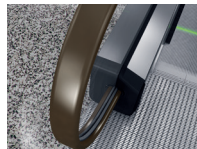

ESCALATOR ACCESSORIES

FOR KONE TRANSITMASTER 210/220

Access Cover

Natural ribbed Aluminum

Stainless steel with diamond pattern black grooves (available in #316 SS)

Ribbed Aluminum with black grooves

Stainless steel with diamond pattern (available in #316 SS)

Comb

Aluminium comb segments

Aluminum comb segments with yellow coating

Skirt

Brushed satin stainless steel with clear anti-friction coating

Sheet steel with black anti-friction coating

Skirt Brush Holder

Clear anodized aluminum

Black anodized aluminum coating

Frontplate

Satin polished stainless steel

Black plastic

Handrail

Black

Black with white demarcation inserts

Red

Blue

Green

Brown

Beige

Grey

Decking

Brushed satin stainless steel

Center decking in same material as decking